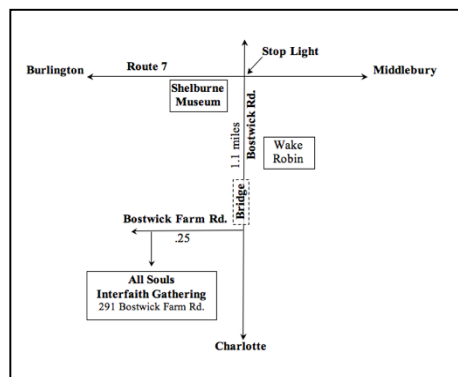

The Four Directions

Adapted Billy Mills, Wokini

East

Where the sun rises. Symbolizes beginning, joy, spontaneity, purity, birth & trust.

A time to observe. Spring.

South

Where the sun is at its highest point. Symbolizes fullness, generosity, loyalty, kindness and a passionate involvement in the world.

A time to look what's coming. Summer.

West

Which brings the darkness of night. Teaches spirituality. It symbolizes silence, fasting, reflection, contemplation and humility.

A time to let go. Fall.

North

Where the snow is white. Teaches to analyze, understand, speculate and be wise.

A time to face issues. Winter.

Possible Ways to Walk The Sacred Earth Wheel

There is no right or wrong way to walk.

- Walk either clockwise or counter clockwise the perimeter and enter where ever you are drawn to – OR
- Walk the inside circle clockwise or counter clockwise.
- Enter the Wheel using the chart. Review it to see if there is an issue you are currently working on. Then enter and stand by, sit, or touch that rock. Do whatever feels right at the moment.
- Simply stand or sit in on the center stone (The Creator Stone).

All Souls Interfaith Gathering
291 Bostwick Farm Road, P.O. Box 309
Shelburne, VT 05482
(802)985-3819
www.allsoulsinterfaith.org

ALL SOULS INTERFAITH GATHERING

What Is The Sacred Earth Wheel?

An outdoor circle of stones, built by Gathering members in June 2003, the Sacred Earth Wheel is a place to connect with the Earth's energy, where you can access deep intuitive guidance, send energy to the Earth and receive its peaceful blessings.