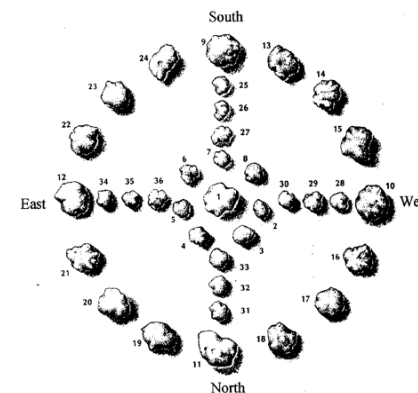

ALL SOULS INTERFAITH GATHERING

What Is The Sacred Earth Wheel?

An outdoor circle of stones, built by Gathering members in June 2003, the Sacred Earth Wheel is a place to connect with the Earth's energy, where you can access deep intuitive guidance, send energy to the Earth and receive its peaceful blessings.