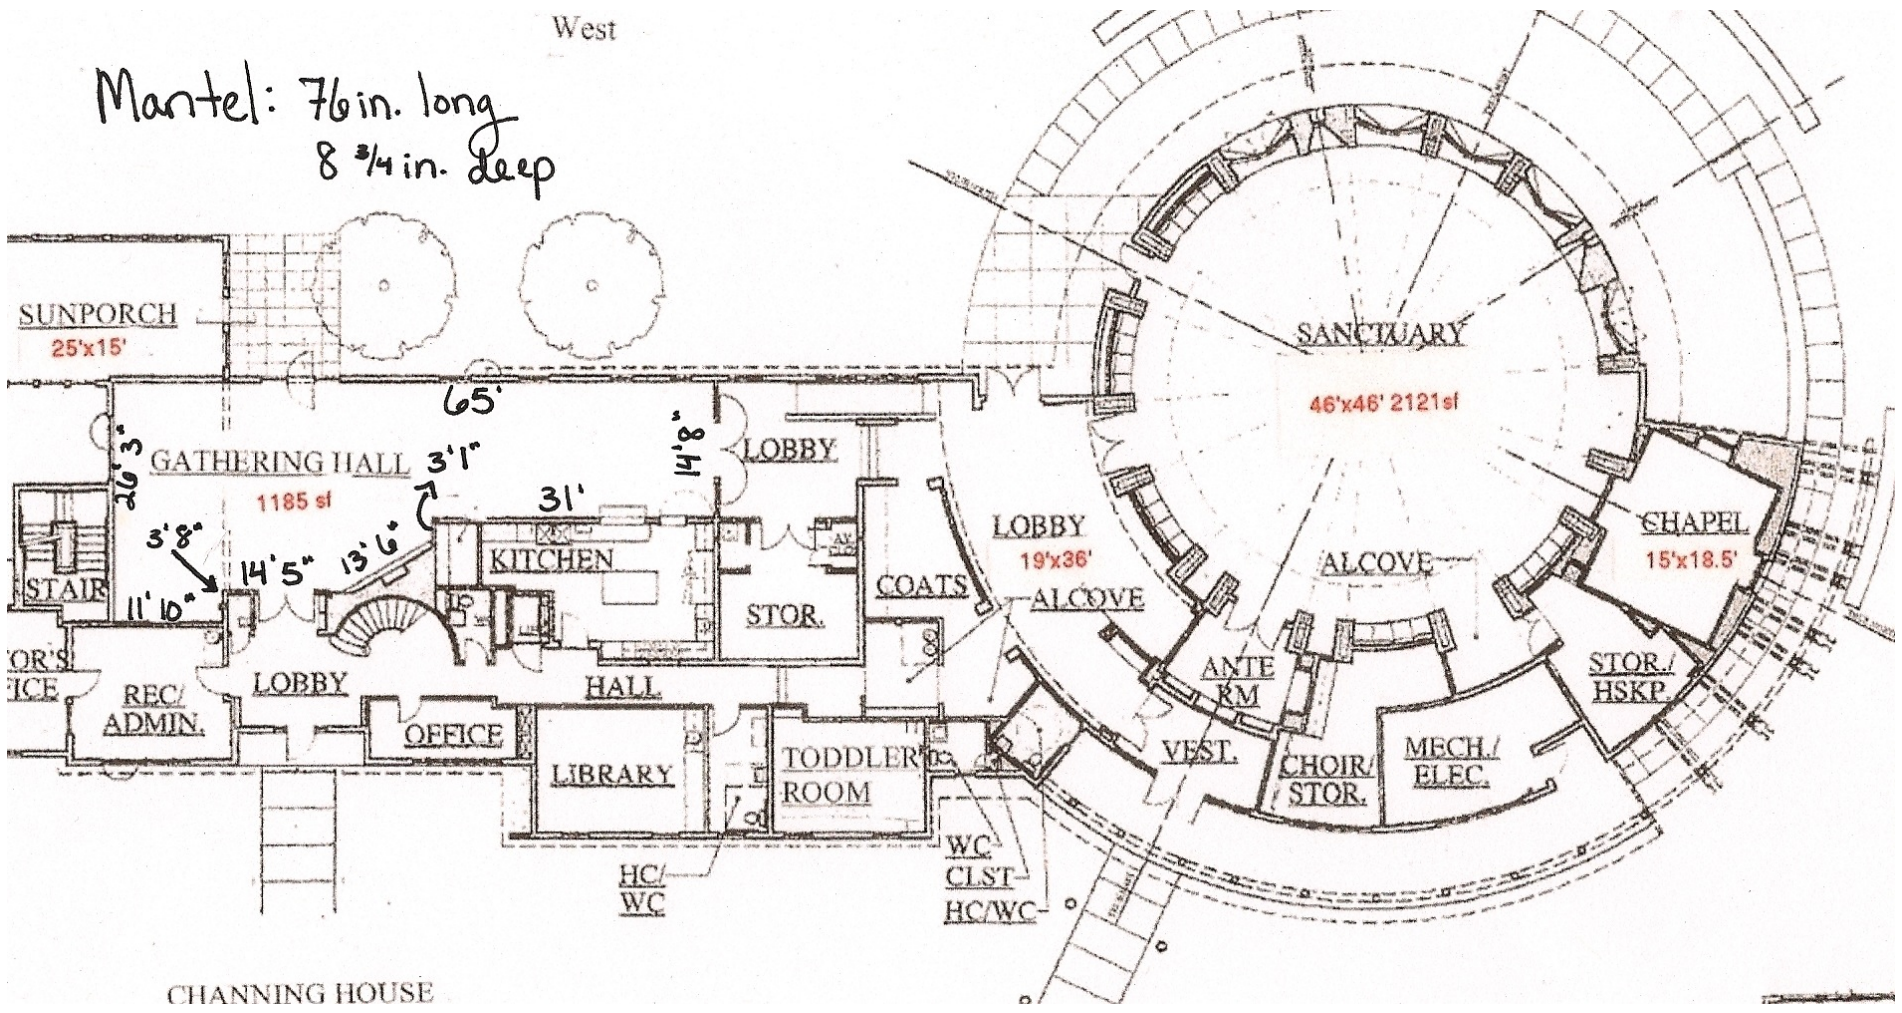

West

Mantel: 76 in. long
8 3/4 in. deep

CHANNING HOUSE